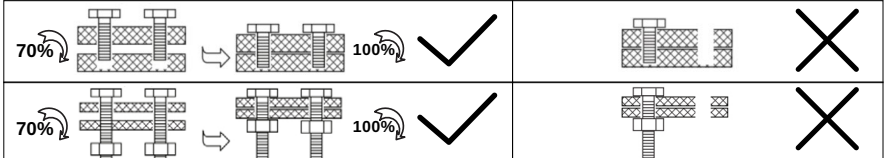

**b** (18PCS)+Spare(X1)

**Washer**

**c** (33PCS)+Spare(X2)

**Hex Wrench**

**d** (1PC)

**Support Leg**

**L** (1PC)

While installing the screws on the same part, do not tighten them one by one. Only tighten them completely after you have inserted all the screws in the screw hole.

# PRODUCT ASSEMBLY - ARMCHAIR

**1** Align the screw holes on the armchair seat with those on the armchair back/arm, and then tighten them with hex wrench.

**2** Tie the seat cushion to the seat pipe with Velcro.