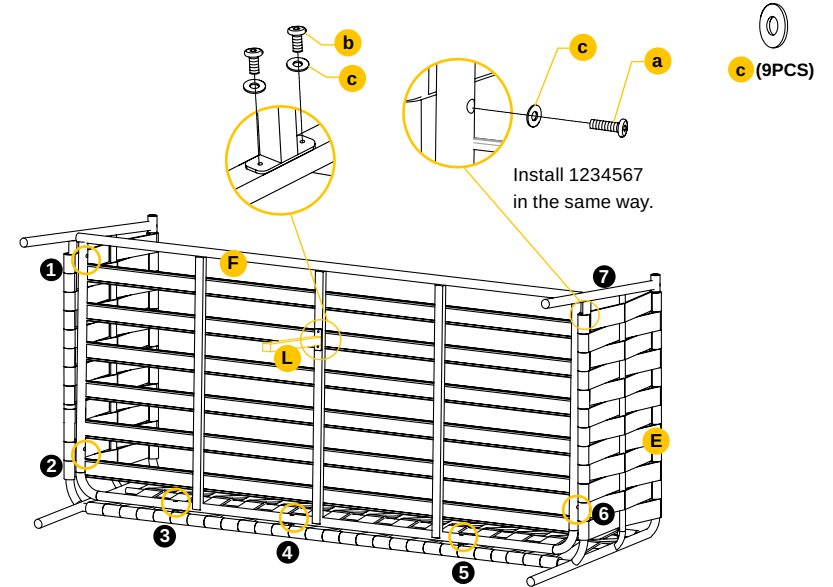

PRODUCT ASSEMBLY - 3 - SEAT SOFA

1 Align the screw holes on the sofa seat with those on the sofa back/arm and the support leg, and then tighten them with hex wrench.