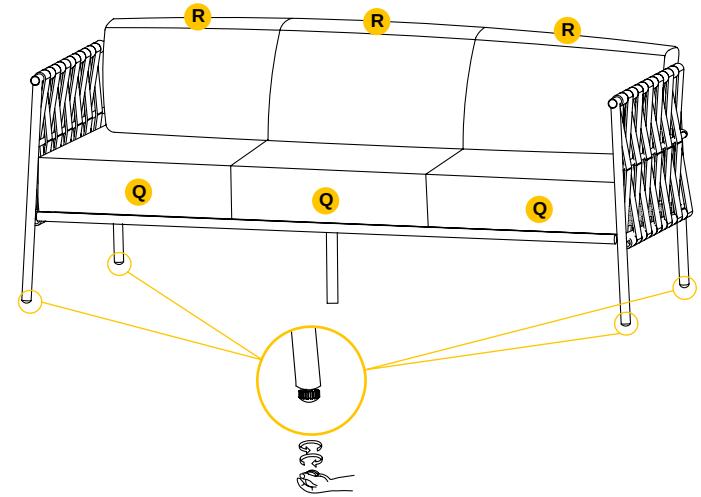

# PRODUCT ASSEMBLY - ARMCHAIR

**1** Align the screw holes on the armchair seat with those on the armchair back/arm, and then tighten them with hex wrench.

**2** Tie the seat cushion to the seat pipe with Velcro.

# PRODUCT ASSEMBLY - 3 - SEAT SOFA

**1** Align the screw holes on the sofa seat with those on the sofa back/arm and the support leg, and then tighten them with hex wrench.

**3** Place the back cushion on the seat.

**2** Tie the seat cushion to the seat pipe with Velcro.

**3** Place the back cushion on the seat.

**PRODUCT ASSEMBLY - LARGE TABLE**

**1** Align the screw holes on the large table top with those on the table legs, and then tighten them with hex wrench.

## PRODUCT ASSEMBLY - SMALL TABLE

**1**

Align the screw holes on the small table top with those on the table legs, and then tighten them with hex wrench.

**b** (8PCS)

**c** (8PCS)

How to keep stable on uneven ground