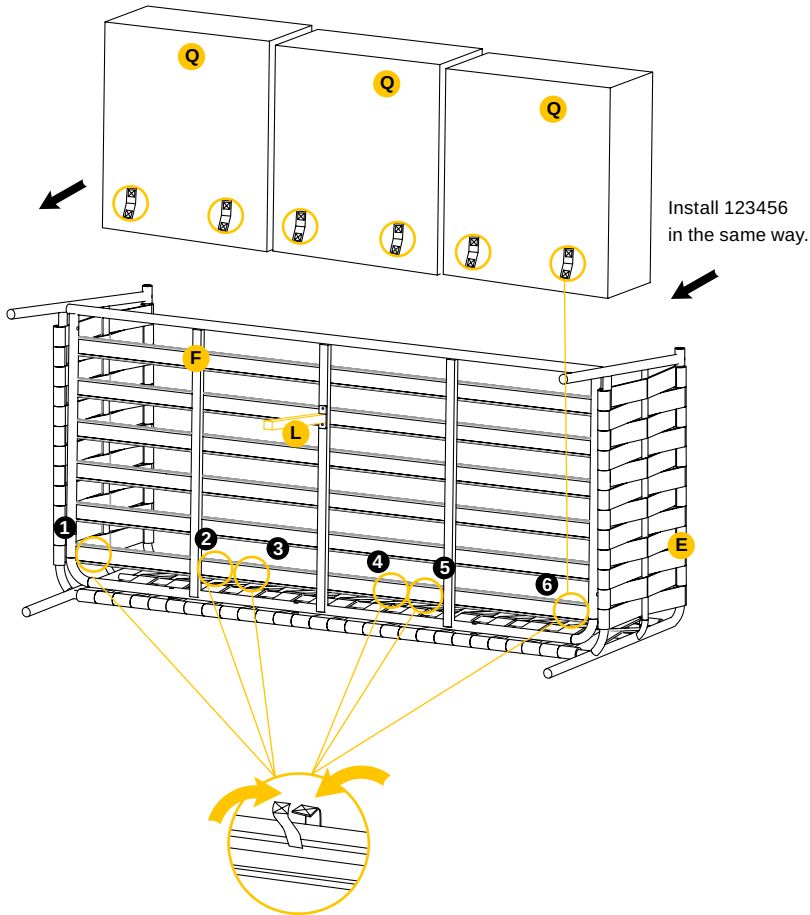

# PRODUCT ASSEMBLY - ARMCHAIR

**1** Align the screw holes on the armchair seat with those on the armchair back/arm, and then tighten them with hex wrench.

**2** Tie the seat cushion to the seat pipe with Velcro.

# PRODUCT ASSEMBLY - 3 - SEAT SOFA

**1** Align the screw holes on the sofa seat with those on the sofa back/arm and the support leg, and then tighten them with hex wrench.

**3** Place the back cushion on the seat.

**2** Tie the seat cushion to the seat pipe with Velcro.

**3** Place the back cushion on the seat.

**PRODUCT ASSEMBLY - LARGE TABLE**

**1** Align the screw holes on the large table top with those on the table legs, and then tighten them with hex wrench.

## PRODUCT ASSEMBLY - SMALL TABLE

**1**

Align the screw holes on the small table top with those on the table legs, and then tighten them with hex wrench.

**b** (8PCS)

**c** (8PCS)

How to keep stable on uneven ground