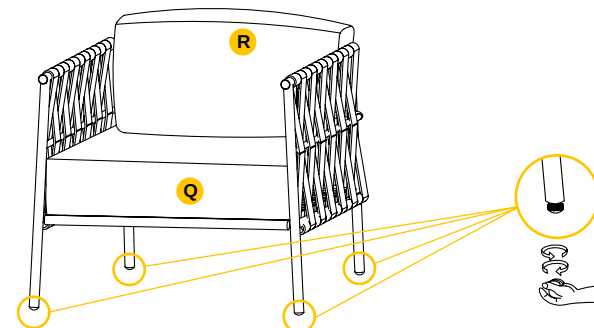

3 Place the back cushion on the seat.